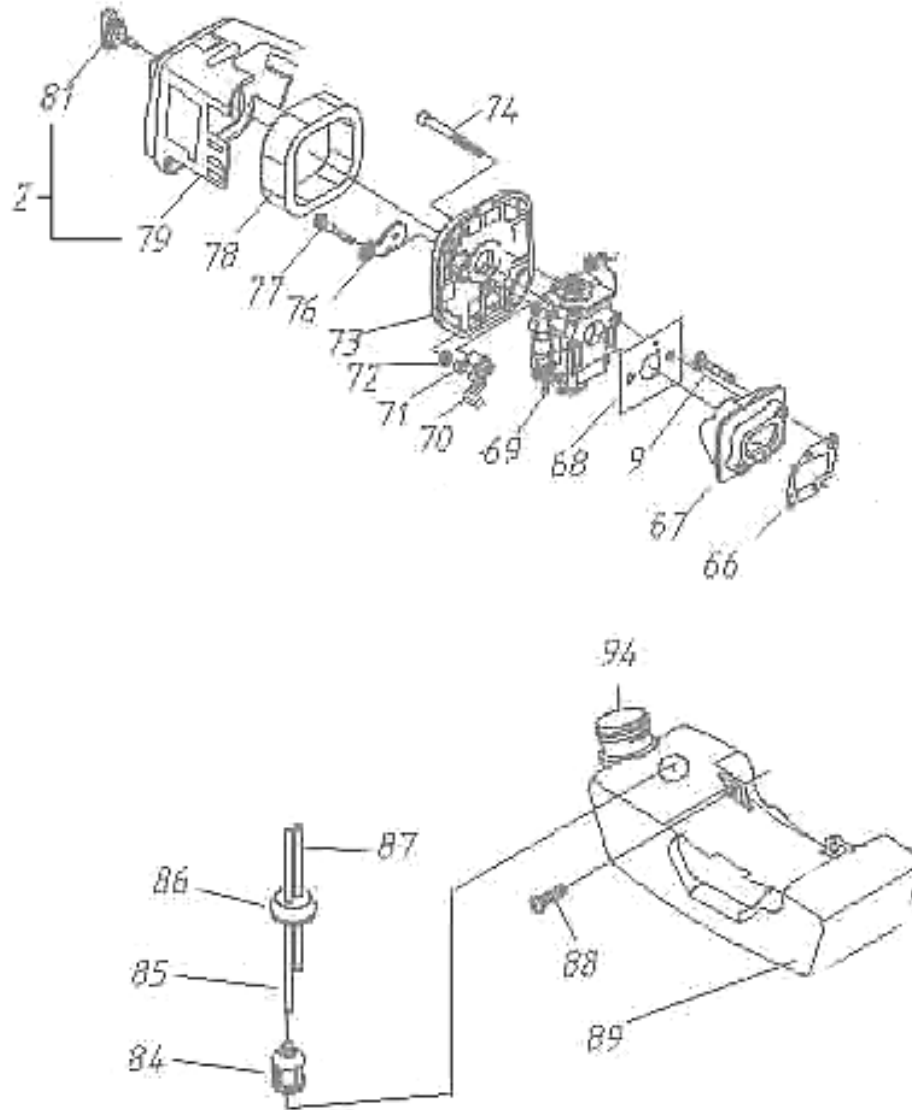

ILLUSTRATED PARTS MANUAL

Model Number:

33CC

HUASHENG ENGINE

Revised 2-05-07

CYLINDER, PISTON, CRANKSHAFT, IGNITION • FIGURE 1

ITEM	PART NUMBER	DESCRIPTION	QTY	COMMENTS	MSRP (EA)
1-01	70386	SET, PISTON	1	INCLUDES RINGS, PIN & CIRCL	\$ 34.95
1-19	73319	CRANKSHAFT	1		\$ 56.47
1-20	73320	KEY, WOODRUFF	1		\$ 0.98
1-41	73341	BEARING, NEEDLE	1		\$ 13.59
1-42	73342	CIRCLIP	2		\$ 0.69
1-43	73343	PISTON	1		\$ 24.95
1-44	73344	PIN, PISTON	1		\$ 3.09
1-46	73346	RING, PISTON	2		\$ 3.20
1-47	73347	GASKET, CYLINDER	1		\$ 1.95
1-48	73348	SET, CYLINDER	1		\$ 45.95
1-49	73349	BOLT	4		\$ 0.75
1-50	73350	COVER, CYLINDER	1		\$ 9.95
1-51	73351	PLUG, SPARK	1		\$ 4.95
1-52	73352	SPRING	1		\$ 0.54
1-54	73354	CAP, SPARK PLUG	1		\$ 3.95
1-56	73356	COVER, PLUG	1		\$ 1.95
1-57	73357	BOLT	1		\$ 0.54
1-99	70508-R	HUASHENG ENGINE 33cc-RECONDITIONED	1	COMPLETE ENGINE	\$ 150.00

ITEM	PART NUMBER	DESCRIPTION	QTY	COMMENTS	MSRP (EA)
3-02	70381	COVER, AIR FILTER ASSY	1	INCLUDES COVER & BOLT	\$ 8.95
3-09	73309	BOLT	4		\$ 0.54
3-66	73366	GASKET, MANIFOLD	1		\$ 1.95
3-67	73367	INSULATOR	1		\$ 14.95
3-68	70385	GASKET, CARBURETOR	1		\$ 1.59
3-69	70380	CARBURETOR	1		\$ 54.95
3-70	73370	LEVER, CHOKE	1		\$ 4.95
3-73	73373	BODY, AIR FILTER	1		\$ 9.95
3-74	73374	BOLT	??		\$ 0.54
3-76	73376	PLATE, CHOKE	1		\$ 1.95
3-77	73377	BOLT	1??		\$ 0.54
3-78	70378	ELEMENT, AIR FILTER	1		\$ 1.95
3-79	73379	COVER, AIR FILTER	1		\$ 3.95
3-81	70382	BOLT, AIR FILTER COVER	1		\$ 0.54
3-84	73384	FILTER, FUEL	1		\$ 4.95
3-85	73385	PIPE, FUEL LINE, 3x5x250	1		
3-86	73386	GROMMET, FUEL PIPE	1		
3-87	73387	PIPE, FUEL, 3x5x100	1		
3-88	73388	BOLT, FUEL TANK	1		
3-89	70383	TANK, FUEL	1		\$ 14.99
3-94	70367	CAP, FUEL TANK	1		\$ 9.95