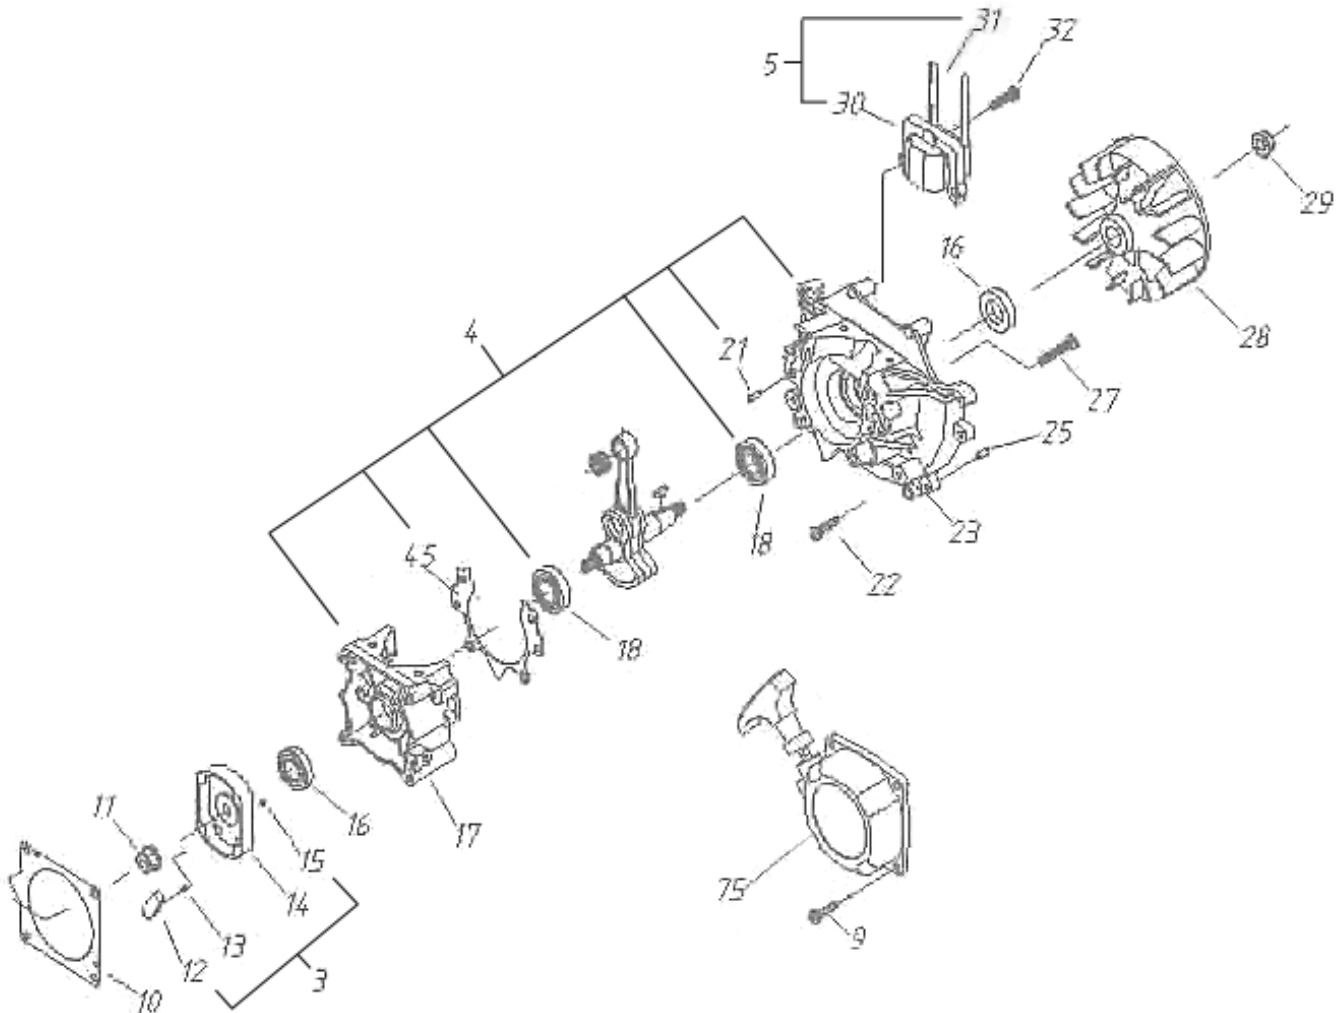

STARTER PAWL, FLYWHEEL, CRANKCASE, RECOIL STARTER • FIGURE 2

ITEM	PART NUMBER	DESCRIPTION	QTY	COMMENTS	MSRP (EA)
2-03	73303	STARTER, PAWL ASSY	1		$ 9.95
2-04	73304	CRANKCASE, ASSY	1		$ 67.95
2-05	70377	COIL, IGNITION ASSY	1		$ 49.95
2-09	73309	BOLT	4		$ 0.54
2-10	73310	GASKET	1		$ 1.95
2-11	73311	NUT	1		$ 0.54
2-12	73312	SPRING, PAWL STARTER	1		$ 0.54
2-14	73314	STARTER, PAWL	1		$ 8.95
2-16	73316	BEARING	2		$ 3.95
2-18	73318	BEARING, BALL	2		$ 14.95
2-22	73322	BOLT	?		$ 0.54
2-23	73323	CRANKCASE	1		$ 64.95
2-25	73325	PIN	?		$ 0.54
2-27	73327	BOLT	?		$ 0.54
2-28	73328	ROTOR, MAGNETO	1		$ 29.95
2-29	73329	NUT	1		$ 0.54
2-30	73330	COIL, IGNITION	1		$ 24.95
2-31	73331	CORD	1		$ 4.95
2-32	73332	BOLT	1		$ 0.54
2-45	73345	GASKET, CRANKCASE	1		$ 1.95
2-75	70366	STARTER, RECOIL ASSY	1		$ 59.95