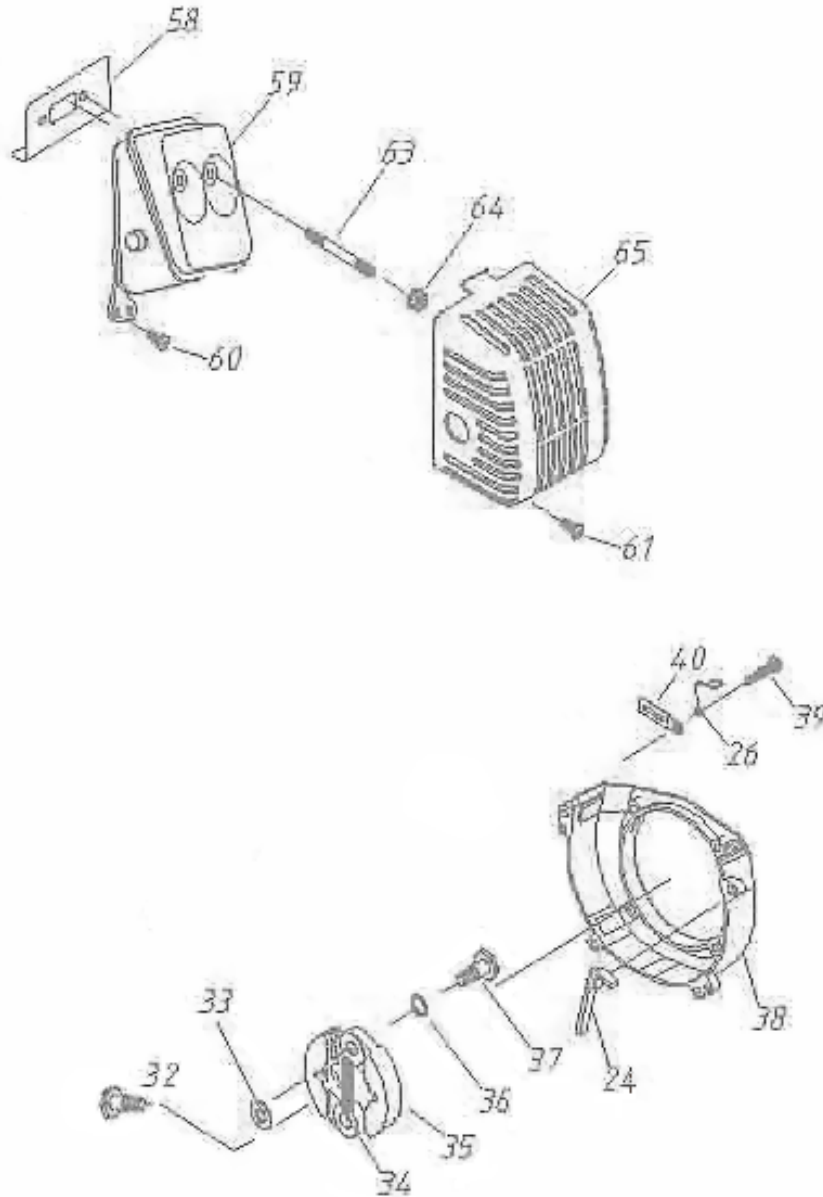

ITEM	PART NUMBER	DESCRIPTION	QTY	COMMENTS	MSRP (EA)
4-26	73326	WASHER, FAN CASE	1		
4-32	73332	BOLT, STEP, CLUTCH	??		
4-33	73333	WASHER, WAVE	??		
4-34	70369	SPRING, CLUTCH	??		$ 1.95
4-35	70368	SHOE, CLUTCH	2		$ 13.95
4-36	73336	WASHER	??		
4-37	73337	BOLT	??		
4-38	70384	CASE, FAN	1		$ 24.95
4-39	73339	SCREW, FAN CASE	4?		
4-40	73340	HOOK	??		
4-58	73358	SHIELD, HEAT	1		
4-59	73359	MUFFLER	1		
4-61	73361	SCREW, MUFFLER COVER	??		
4-63	73363	SCREW, MUFFLER	2??		
4-64	73364	NUT, MUFFLER	2??		
4-65	70387	COVER, MUFFLER	1		$ 9.95