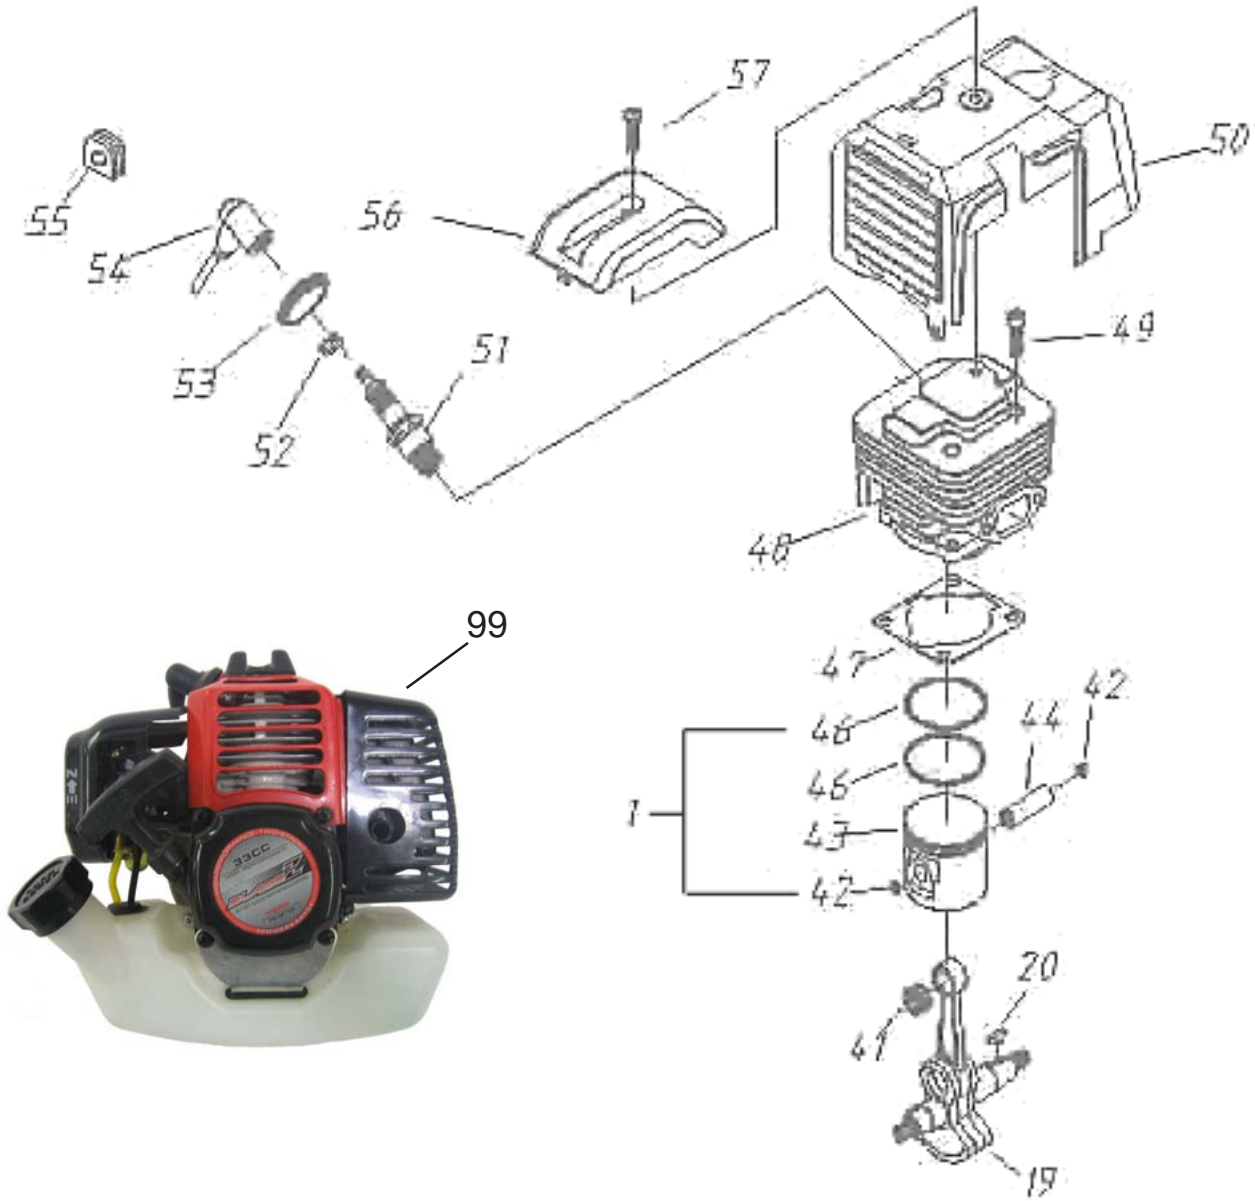

ILLUSTRATED PARTS MANUAL

Model Number:

33CC

HUASHENG ENGINE

Revised 2-05-07

CYLINDER, PISTON, CRANKSHAFT, IGNITION • FIGURE 1

ITEM	PART NUMBER	DESCRIPTION	QTY	COMMENTS	MSRP (EA)
1-01	70386	SET, PISTON	1	INCLUDES RINGS, PIN & CIRCL	\$ 34.95
1-19	73319	CRANKSHAFT	1		\$ 56.47
1-20	73320	KEY, WOODRUFF	1		\$ 0.98
1-41	73341	BEARING, NEEDLE	1		\$ 13.59
1-42	73342	CIRCLIP	2		\$ 0.69
1-43	73343	PISTON	1		\$ 24.95
1-44	73344	PIN, PISTON	1		\$ 3.09
1-46	73346	RING, PISTON	2		\$ 3.20
1-47	73347	GASKET, CYLINDER	1		\$ 1.95
1-48	73348	SET, CYLINDER	1		\$ 45.95
1-49	73349	BOLT	4		\$ 0.75
1-50	73350	COVER, CYLINDER	1		\$ 9.95
1-51	73351	PLUG, SPARK	1		\$ 4.95
1-52	73352	SPRING	1		\$ 0.54
1-54	73354	CAP, SPARK PLUG	1		\$ 3.95
1-56	73356	COVER, PLUG	1		\$ 1.95
1-57	73357	BOLT	1		\$ 0.54
1-99	70508-R	HUASHENG ENGINE 33cc-RECONDITIONED	1	COMPLETE ENGINE	\$ 150.00

ITEM	PART NUMBER	DESCRIPTION	QTY	COMMENTS	MSRP (EA)
3-02	70381	COVER, AIR FILTER ASSY	1	INCLUDES COVER & BOLT	\$ 8.95
3-09	73309	BOLT	4		\$ 0.54
3-66	73366	GASKET, MANIFOLD	1		\$ 1.95
3-67	73367	INSULATOR	1		\$ 14.95
3-68	70385	GASKET, CARBURETOR	1		\$ 1.59
3-69	70380	CARBURETOR	1		\$ 54.95
3-70	73370	LEVER, CHOKE	1		\$ 4.95
3-73	73373	BODY, AIR FILTER	1		\$ 9.95
3-74	73374	BOLT	??		\$ 0.54
3-76	73376	PLATE, CHOKE	1		\$ 1.95
3-77	73377	BOLT	1??		\$ 0.54
3-78	70378	ELEMENT, AIR FILTER	1		\$ 1.95
3-79	73379	COVER, AIR FILTER	1		\$ 3.95
3-81	70382	BOLT, AIR FILTER COVER	1		\$ 0.54
3-84	73384	FILTER, FUEL	1		\$ 4.95
3-85	73385	PIPE, FUEL LINE, 3x5x250	1		
3-86	73386	GROMMET, FUEL PIPE	1		
3-87	73387	PIPE, FUEL, 3x5x100	1		
3-88	73388	BOLT, FUEL TANK	1		
3-89	70383	TANK, FUEL	1		\$ 14.99
3-94	70367	CAP, FUEL TANK	1		\$ 9.95